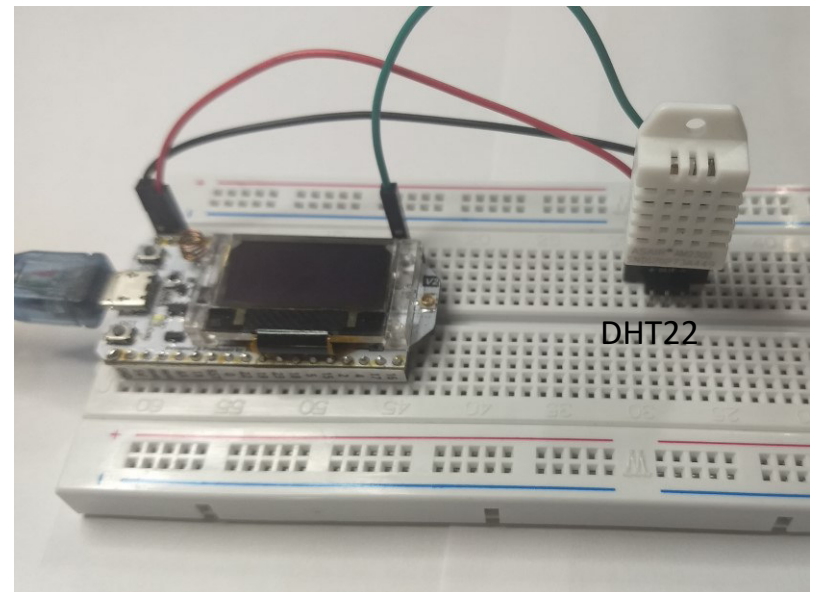

# Seu desafio é nosso.

Tecnologias Digitais

Leandro Avanço - SICE

Douglas Bellomo Cavalcante – SESTI

Matheus Jacon Pereira - SICE

<https://thingsboard.io/>

<https://thingsboard.io/docs/samples/esp32/gpio-control-pico-kit-dht22-sensor/>

# IoT and smart meters

The screenshot displays a ThingsBoard dashboard titled "Districts". It features several widgets:

- Districts Map:** A map showing two districts, District A and District B, marked with red location pins.
- Districts Table:** A table listing energy and water consumption for two districts.
- All Districts: Alarms:** A table showing a single alarm for a living room thermostat.
- All Districts Energy consumed:** A gauge showing 78,536 kWh.
- All Districts Water consumed:** A gauge showing 55,807 gal.